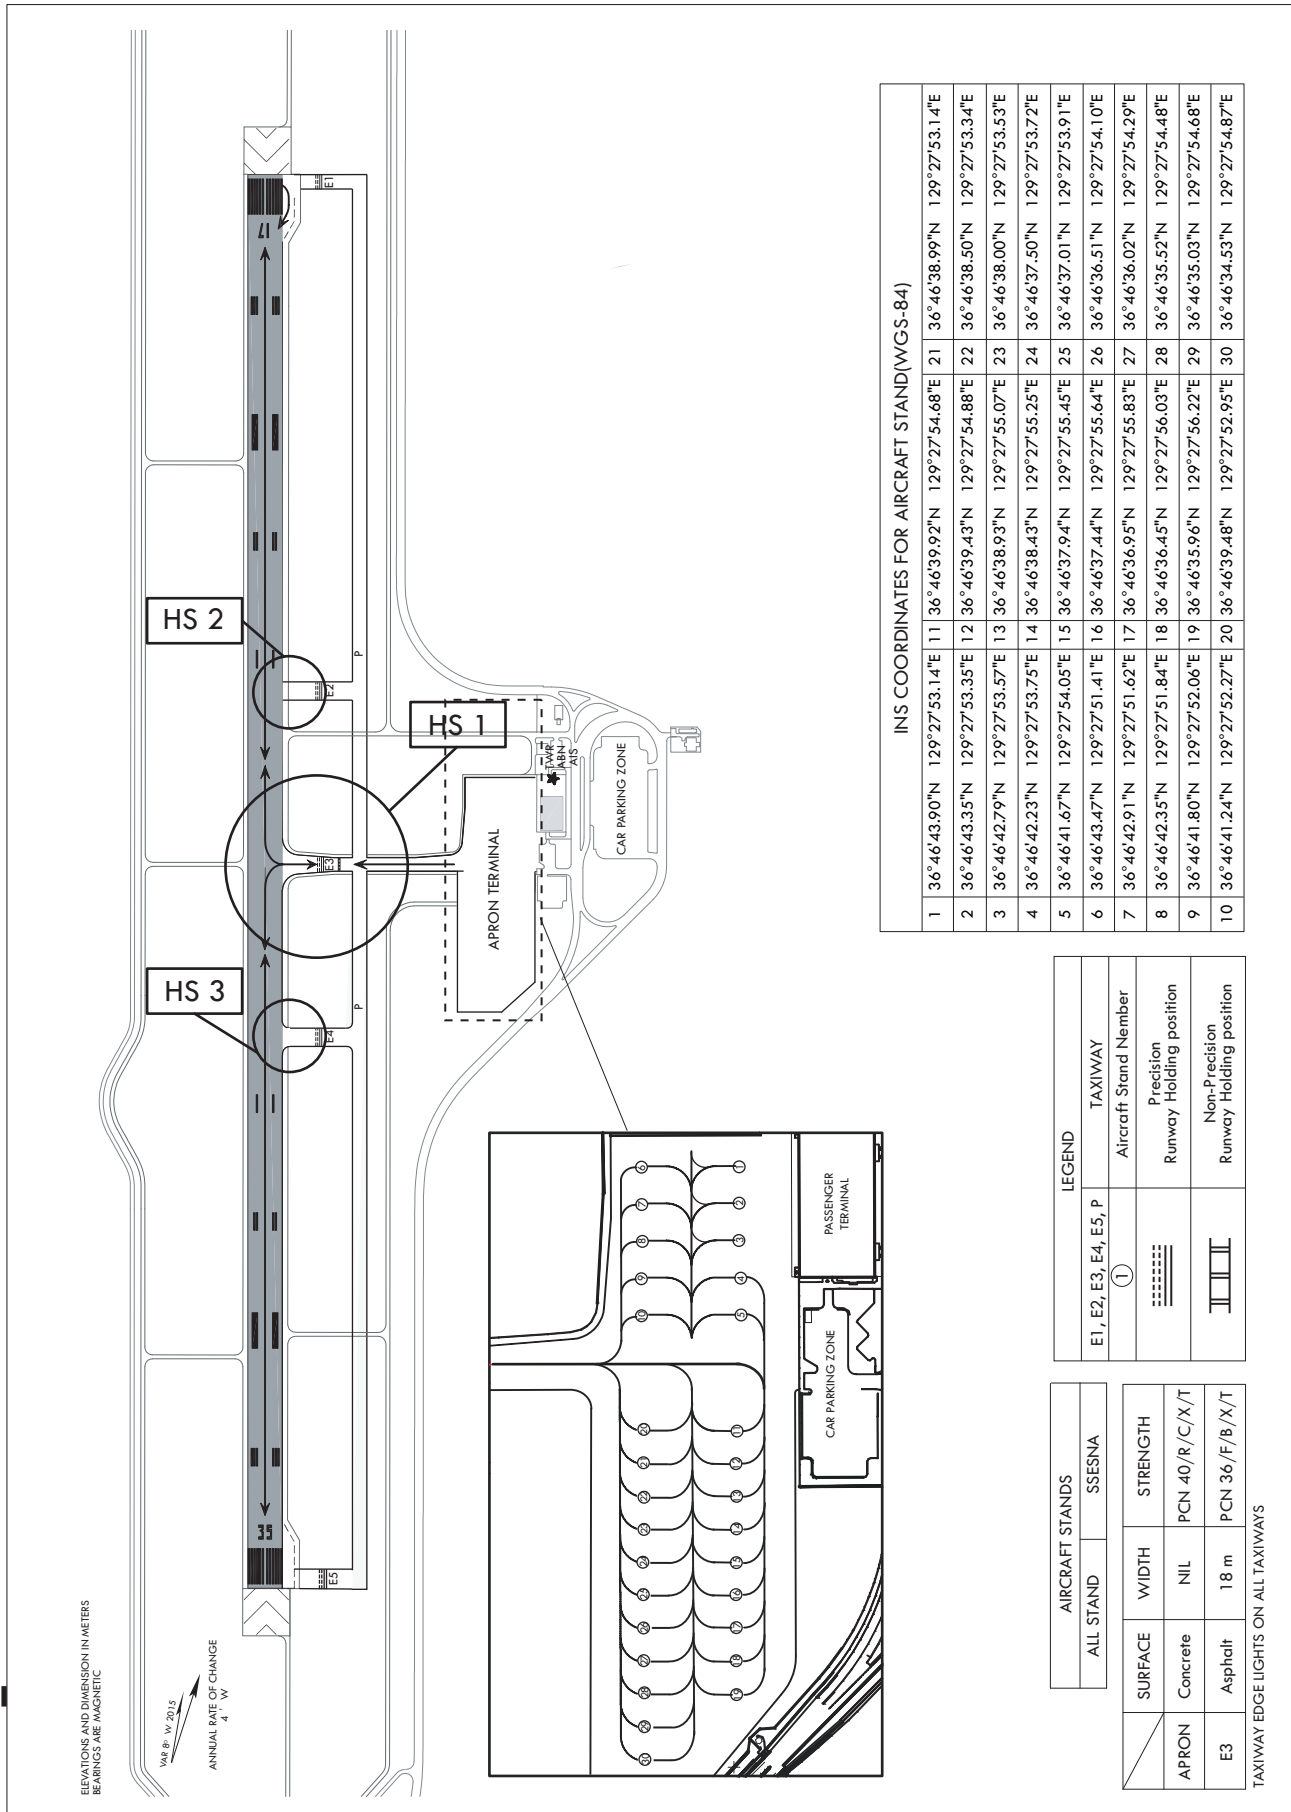

AIRCRAFT PARKING /
DOCKING CHART - ICAO

APRON ELEV
50.5 m

TWR 118.55 317.45
KPO APP 121.775 317.65
DEP

ULJIN / Uljin

Change : Information of MAG VAR.

INTENTIONALLY

LEFT

BLANK